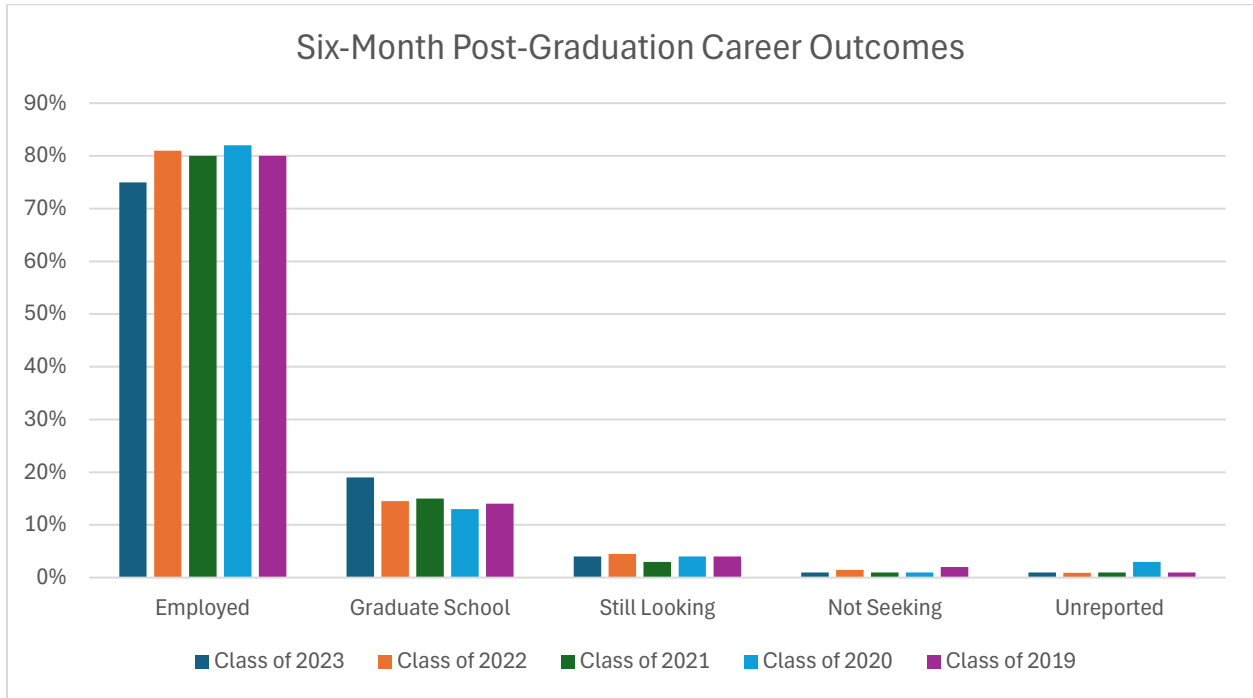

# GROVE CITY COLLEGE

## POST-GRADUATION STUDENT SUCCESS RATES

Post-graduation success data is gathered six months after graduation by the Career Services Office through a survey of all graduates for that year.

The post-graduation success rate is based on reported data of graduates and includes those who are employed, pursuing continuing education (e.g., graduate or professional school programs).