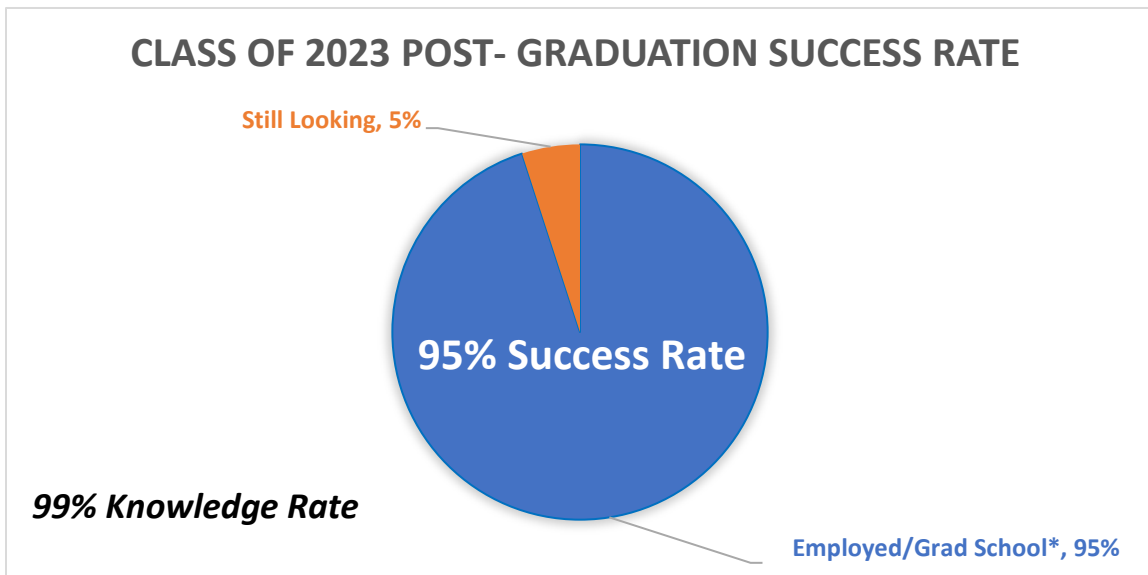

# GROVE CITY COLLEGE

## POST-GRADUATION STUDENT SUCCESS RATES

Post-graduation success data is gathered six months after graduation by the Career Services Office through a survey of all graduates for that year.

The post-graduation success rate is based on reported data of graduates and includes those who are employed, pursuing continuing education (e.g., graduate or professional school programs).